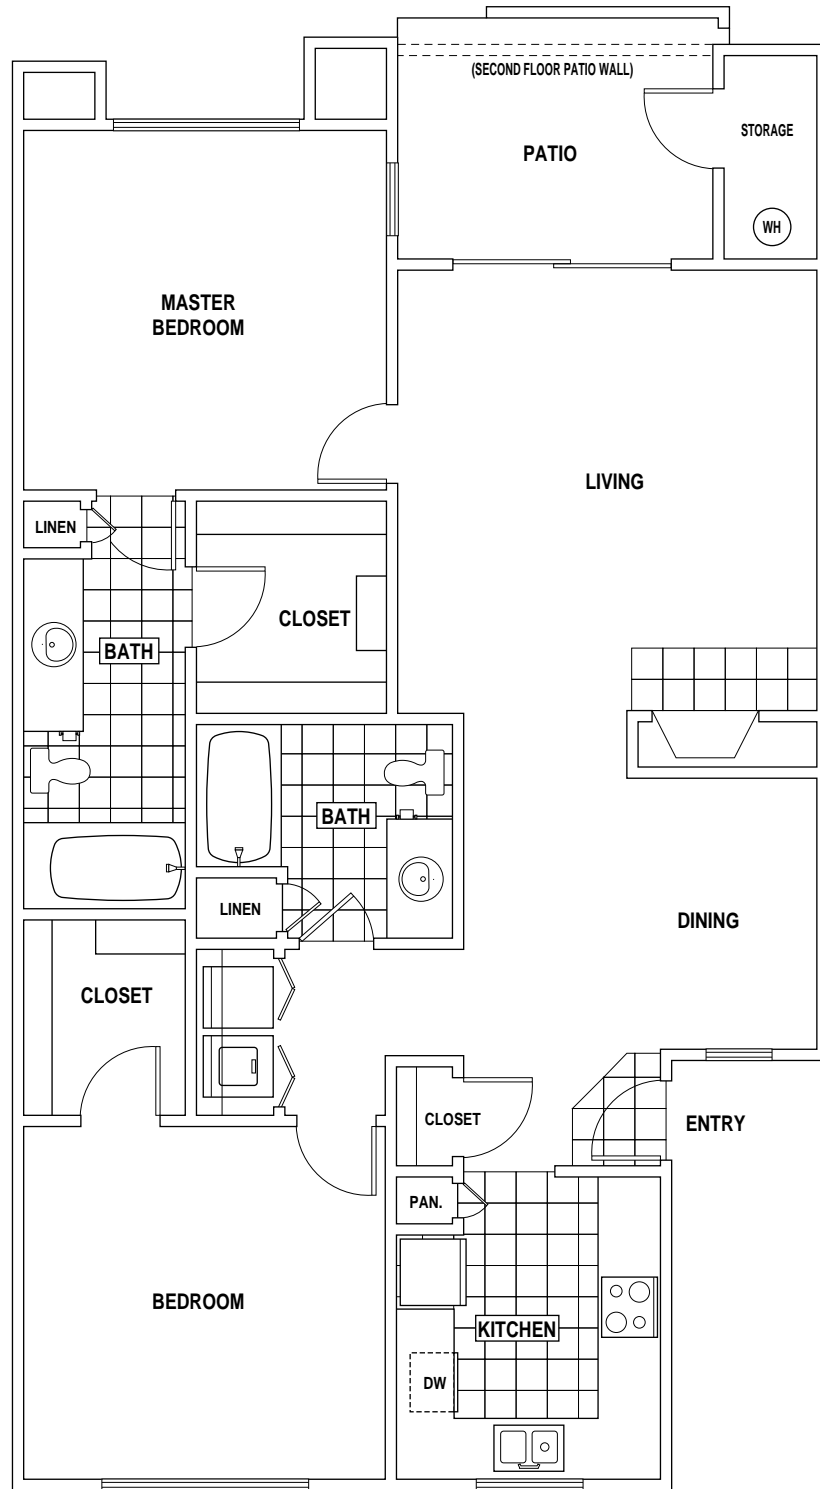

SIENNA
CONDOMINIUMS

VENICE
2 BEDROOM / 2 BATH

APPROXIMATELY 1,057 SQ. FT.

There may be deviations in the residence from sellers models, such as windows, doors, ceiling heights, square footage, and niches. Floor plan is for illustrative purposes only. Variations may exist.